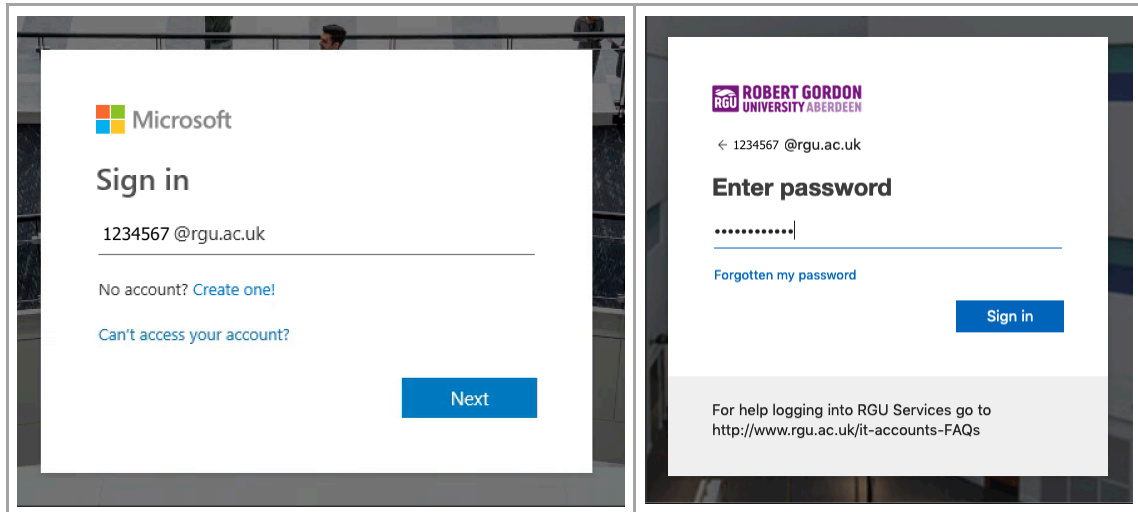

# Azure Dev Essentials for Teaching Signup information.

## Student Instructions

First Time signup:

1. Open browser IE or Edge InPrivate browsing mode (Ctrl + Shift + P)
2. Access <https://signup.azure.com/studentverification?offerType=3/>
3. Sign in (blue button) with your RGU student ID and Password.