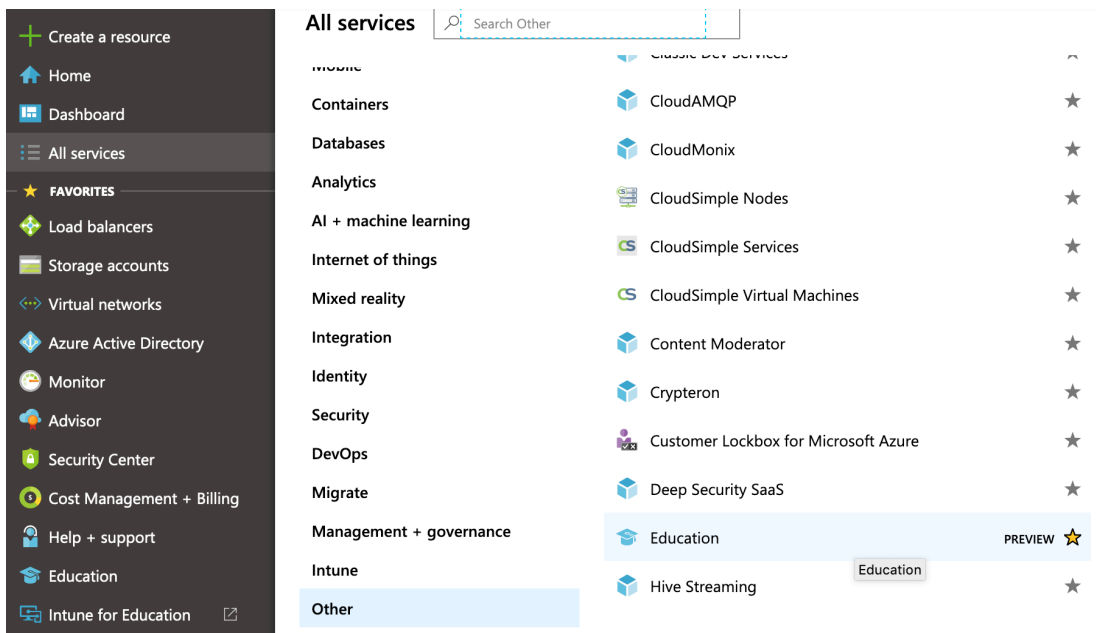

## Student Instructions

First Time signup:

1. Open browser IE or Edge InPrivate browsing mode (Ctrl + Shift + P)
2. Access <https://signup.azure.com/studentverification?offerType=3/>
3. Sign in (blue button) with your RGU student ID and Password.

4. If the pop-up Windows shows – you will need to accept terms and conditions
5. You should now be on the Azure for Education Page. Click on the Portal link at the top right of the page

- Click on All Services on the left had pane. Scroll down the list of services and select Other. Scroll down the next list till you find Education.

Click on the Star on the right hand side to favourite it. It now appears on the left hand menu for finding again in the future.

- Click on the Education menu and the system should lead you to the Education HUB where it is required to click "Software" tab in order to see a list of software.