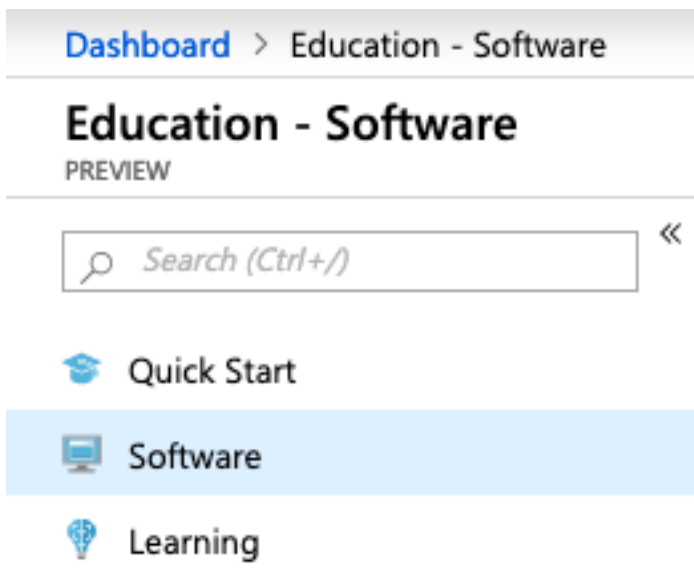

## Student Instructions

First Time signup:

1. Open browser IE or Edge InPrivate browsing mode (Ctrl + Shift + P)
2. Access <https://signup.azure.com/studentverification?offerType=3/>
3. Sign in (blue button) with your RGU student ID and Password.

4. If the pop-up Windows shows – you will need to accept terms and conditions
5. You should now be on the Azure for Education Page. Click on the Portal link at the top right of the page

- Click on All Services on the left had pane. Scroll down the list of services and select Other. Scroll down the next list till you find Education.

Click on the Star on the right hand side to favourite it. It now appears on the left hand menu for finding again in the future.

- Click on the Education menu and the system should lead you to the Education HUB where it is required to click "Software" tab in order to see a list of software.